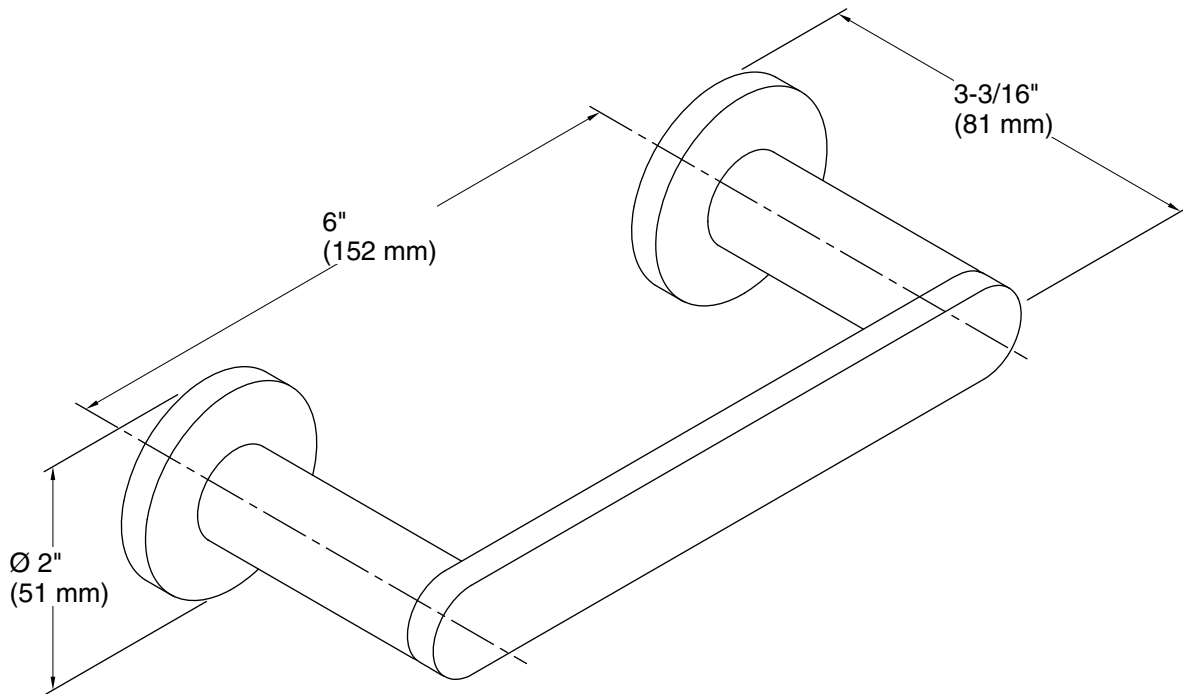

Technical Information

All product dimensions are nominal.

Material: Zinc, Brass

Notes

Install this product according to the installation guide.